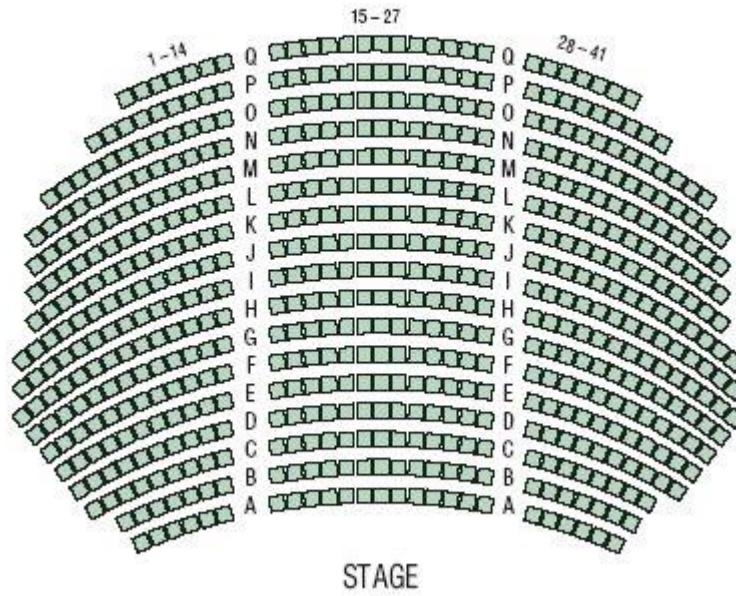

WREST POINT ENTERTAINMENT CENTRE

Plenary Hall

Tasman Room